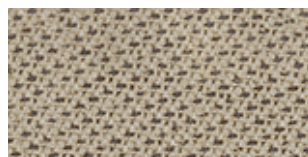

**TONAL™**

---

by Gabriel

140 cm: 2490-60122  
170 cm: 2495-60122

140 cm: 2490-61179  
170 cm: 2495-61179

140 cm: 2490-60123  
170 cm: 2495-60123

140 cm: 2490-61180

140 cm: 2490-62057

140 cm: 2490-60124  
170 cm: 2495-60124

140 cm: 2490-61181

140 cm: 2490-63098

140 cm: 2490-60999  
170 cm: 2495-60999

140 cm: 2490-61182

140 cm: 2490-63097

All colours are available in width 140 cm/55". 10 colours are also available in width 170 cm/67".  
Contact customer service for other colours.