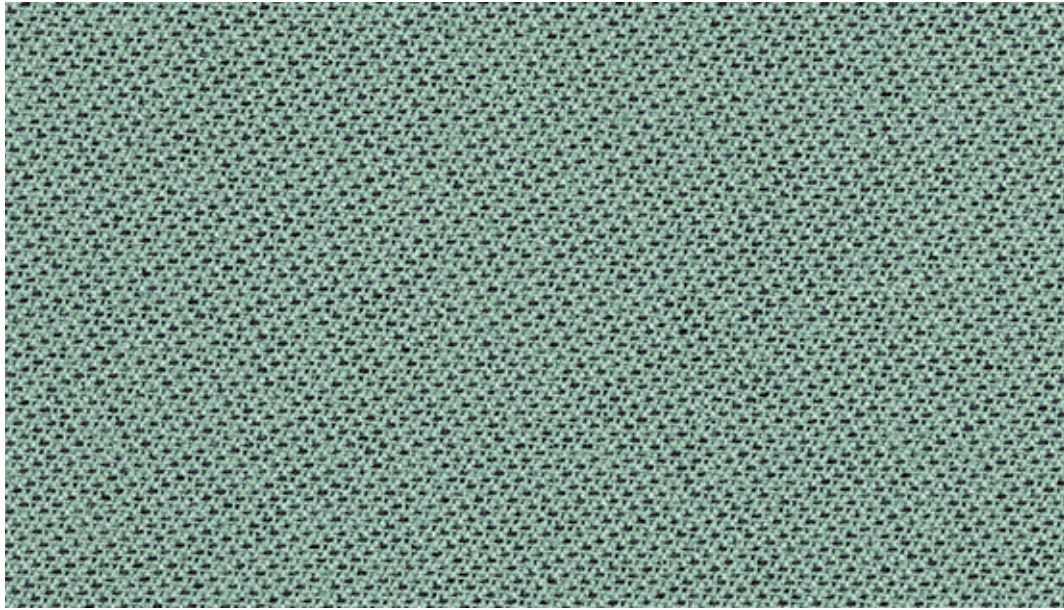

**TONAL™**

---

by Gabriel

140 cm: 2490-60122  
170 cm: 2495-60122

140 cm: 2490-61179  
170 cm: 2495-61179

140 cm: 2490-60123  
170 cm: 2495-60123

140 cm: 2490-61180

140 cm: 2490-62057

140 cm: 2490-60124  
170 cm: 2495-60124

140 cm: 2490-61181

140 cm: 2490-63098

140 cm: 2490-60999  
170 cm: 2495-60999

140 cm: 2490-61182

140 cm: 2490-63097

All colours are available in width 140 cm/55". 10 colours are also available in width 170 cm/67".  
Contact customer service for other colours.

140 cm: 2490-64207

140 cm: 2490-64208

140 cm: 2490-64209

140 cm: 2490-64210  
170 cm: 2495-64210

140 cm: 2490-64211

140 cm: 2490-66183  
170 cm: 2495-66183

140 cm: 2490-66181

140 cm: 2490-66182

All colours are available in width 140 cm/55". 10 colours are also available in width 170 cm/67".  
Contact customer service for other colours.

140 cm: 2490-67089

140 cm: 2490-66184  
170 cm: 2495-66184